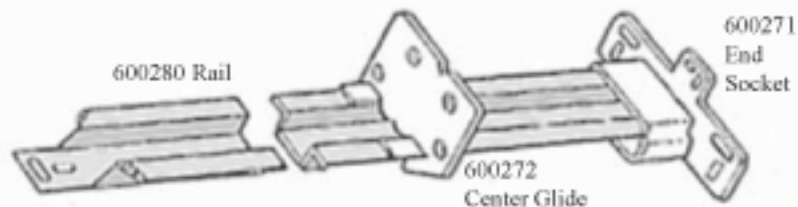

Drawer Glide Systems

EUROGLIDES

- 600292 Drawer slide R.H.
- 600293 Cabinet slide R.H.
- 600294 Drawer slide L.H.
- 600295 Cabinet slide L.H.

DRAWER SLIDE BRACKETS

- 600287 -LH SIDE
- 600288 -RH SIDE

UNIVERSAL Center Drawer Glide

600272

Closet Door Systems

Sliding Closet Door kit

- 600231 kit includes;
- two pull
 - one glide
 - four rollers

Replacement Hollow-core Doors

- White or Oak
- Many sizes
- information on page 40

Closet Door Guides