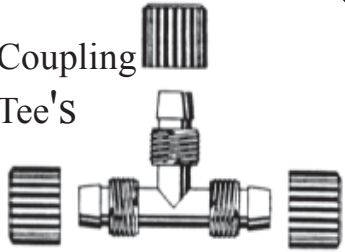

**Flair-it
Bevel
Washer**

500380 1/2-06435
500390 3/4-06465

**Flair-it
Cap**

500506 1/2-06860
500507 3/8-06868
500508 3/4-06861

Flair-it Plug

500505 1/2-06863
500509 3/4-06864

Notice!

3/8" and 1/2" Flair-It fittings are compatible with both Polybutelene and P.E.X. cross-linked polyethelene tubing.

**Drop Eared
Elbow**

500402-1/2p x 1/2fpt-06801

Ballcock Adapter

500408 3/8p x 5/8 fpt-06869
500409 1/2p x 5/8 fpt-06865

Stop Valve

500410 3/8p x 3/8p-06879
500420 1/2p x 1/2p-06880

Drain Valve

500411 1/2p x 1/2p-06884

**Angle
Stop Valve**

500412 1/2p x 1/2p-06885
500413 3/8p x 3/8p-06883

Coupling Tee's

- 500421 3/4p x 1/2p x 1/2p-06824
- 500422 3/4p x 1/2p x 3/4p-06825
- 500427 3/4p x 3/4p x 3/4p-06827
- 500429 3/4p x 3/4p x 1/2p-06826
- 500431 3/8p x 3/8p x 3/8p-06831
- 500432 1/2p x 1/2p x 3/8p-06830
- 500433 1/2p x 1/2p x 1/2p-06820

Swivel Tee

- 500424 1/2p x 1/2p x 1/8fpt-06834
- 500494 1/2p x 1/2p x 1/2fpt-06821
- 500495 1/2p x 1/2p x 3/4fpt-06829

Pipe Leg Tee

- 500496 1/2p x 1/2p x 1/2mpt-06822

Flair-It

Swivel Elbow

- 500471 1/2p x 1/2fpt-06816
- 500491 3/8p x 1/2fpt-06817
- 500492 1/2p x 3/4fpt-06811
- 500493 3/4p x 3/4fpt-06807