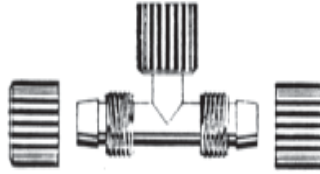

**Flair-it
Bevel
Washer**

500380 1/2-06435
500390 3/4-06465

**Flair-it
Cap**

500506 1/2-06860
500507 3/8-06868
500508 3/4-06861

Flair-it Plug

500505 1/2-06863
500509 3/4-06864

Notice!

3/8" and 1/2" Flair-It fittings are compatible with both Polybutelene and P.E.X. cross-linked polyethelene tubing.

**Drop Eared
Elbow**

500402-1/2p x 1/2fpt-06801

Ballcock Adapter

500408 3/8p x 5/8 fpt-06869
500409 1/2p x 5/8 fpt-06865

Stop Valve

500410 3/8p x 3/8p-06879
500420 1/2p x 1/2p-06880

Drain Valve

500411 1/2p x 1/2p-06884

**Angle
Stop Valve**

500412 1/2p x 1/2p-06885
500413 3/8p x 3/8p-06883

Coupling Tee's

- 500421 3/4p x 1/2p x 1/2p-06824
- 500422 3/4p x 1/2p x 3/4p-06825
- 500427 3/4p x 3/4p x 3/4p-06827
- 500429 3/4p x 3/4p x 1/2p-06826
- 500431 3/8p x 3/8p x 3/8p-06831
- 500432 1/2p x 1/2p x 3/8p-06830
- 500433 1/2p x 1/2p x 1/2p-06820

Swivel Tee

- 500424 1/2p x 1/2p x 1/8fpt-06834
- 500494 1/2p x 1/2p x 1/2fpt-06821
- 500495 1/2p x 1/2p x 3/4fpt-06829

Pipe Leg Tee

- 500496 1/2p x 1/2p x 1/2mpt-06822

Flair-It

Swivel Elbow

- 500471 1/2p x 1/2fpt-06816
- 500491 3/8p x 1/2fpt-06817
- 500492 1/2p x 3/4fpt-06811
- 500493 3/4p x 3/4fpt-06807