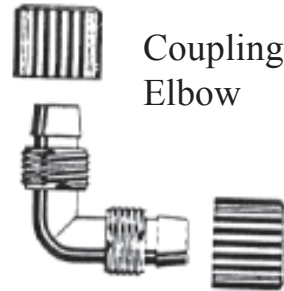

**Angle
Stop Valve**

500412 1/2p x 1/2p-06885
500413 3/8p x 3/8p-06883

Coupling Tee's

- 500421 3/4p x 1/2p x 1/2p-06824
- 500422 3/4p x 1/2p x 3/4p-06825
- 500427 3/4p x 3/4p x 3/4p-06827
- 500429 3/4p x 3/4p x 1/2p-06826
- 500431 3/8p x 3/8p x 3/8p-06831
- 500432 1/2p x 1/2p x 3/8p-06830
- 500433 1/2p x 1/2p x 1/2p-06820

Swivel Tee

- 500424 1/2p x 1/2p x 1/8fpt-06834
- 500494 1/2p x 1/2p x 1/2fpt-06821
- 500495 1/2p x 1/2p x 3/4fpt-06829

Pipe Leg Tee

- 500496 1/2p x 1/2p x 1/2mpt-06822

Flair-It

Swivel Elbow

- 500471 1/2p x 1/2fpt-06816
- 500491 3/8p x 1/2fpt-06817
- 500492 1/2p x 3/4fpt-06811
- 500493 3/4p x 3/4fpt-06807

Rigid Elbow Adapter

- 500438 3/4p x 3/4fpt-06813

Male Adapter

- 500434 3/8p x 1/2mpt-06870
- 500435 3/4p x 3/4mpt-06848
- 500437 1/2p x 1/2mpt-06842
- 500439 3/8p x 3/8mpt-06850
- 500452 1/2p x 3/4MGH-06867
- 500457 1/2p x 3/4mpt-06868

Coupling

- 500440 1/2p x 1/2p-06840
- 500450 3/4p x 3/4p-06846
- 500451 1/2p x 3/4p-06845
- 500460 3/8p x 3/8p-06855
- 500461 1/2p x 3/8p-06853

Coupling Elbow

- 500441 1/2p x 1/2p-06800
- 500442 3/4p x 3/4p-06806
- 500462 3/8p x 3/8p-06815
- 500463 1/2p x 3/4p-06805