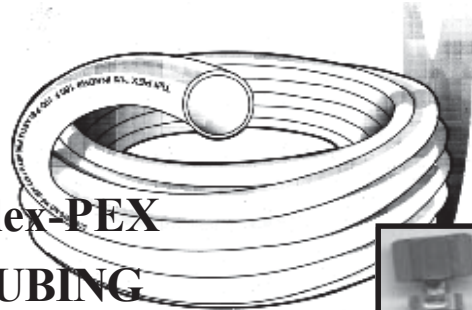

PEX
CRIMPING
TOOL

500165

ONE TOOL FOR ALL SIZES,
RATCHET PINCERS WILL NOT
RELEASE UNTIL CLAMP IS
PROPERLY CLOSED

PLUMB-PEX REPAIR KIT

579100

CONSISTING OF

- 500165 CRIMP TOOL
- 571002 3/8 CLAMPS
- 571003 1/2 CLAMPS
- 571004 3/4 CLAMPS
- 572023 3/8 PEX X 1/2 FPT SW.
- 572033 1/2 PEX X 1/2 FPT SW.
- 573023 3/8 PEX X 1/2 MPT.
- 573033 1/2 PEX X 1/2 MPT.
- 574022 3/8 PEX X 3/8 PEX
- 574033 1/2 PEX X 1/2 PEX
- 574044 3/4 PEX X 3/4 PEX
- 576222 3/8 PEX TEE
- 576333 1/2 PEX TEE
- 576444 3/4 PEX TEE
- 1/2 PEX X MALE SW. FTG.
- 3/4 PEX X FEM SW. FTG.
- 579033 1/2 PEX X 1/2 POLY
- 579044 3/4 PEX X 3/4 POLY

UPONOR
tubing cutter
500162

**Flex-PEX
TUBING**

**CROSS-LINKED
POLYETHYLENE TUBING**

- ENGEL method manufactured
- Heat repairable
- Rated to 180 F. degrees at 80# P.S.I.
- Available either by the 20ft piece
or in 100 ft. coils.
- Lined in "BLUE" or "RED" for hot and
cold water applications.
- 25 Year warranty by certified installer**

- 570002C or H 3/8" I.D. x 20ft
- 570003C or H 1/2" I.D. x 20ft
- 570004C or H 3/4" I.D. x 20ft
- 570102C or H 3/8" x 100ft
- 570103C or H 1/2" x 100ft
- 570104C or H 3/4" x 100ft
- 570105C* 1" x 300ft